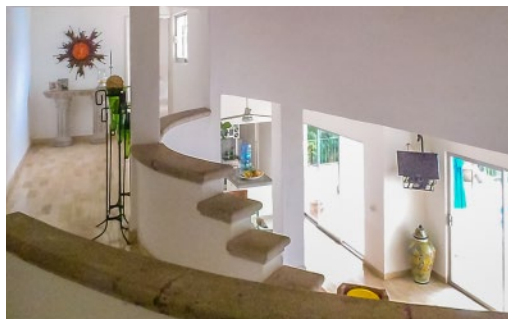

N O R T H
S H O R E
R E A L T Y

México 329-291-5470
U.S. 213-291-3285

NorthShoreRealty.com

LA JUNGLA DE NANCY

SOUTH SHORE

A private sanctuary compound 10 minutes from Downtown Vallarta located between Mismaloya and Boca de Tomatlan. Secluded Tropical Paradise with 120 linear feet of dramatic ocean-front. This one of a kind property has multiple potential uses from a family estate to an income producing operation such as a bed and breakfast. A remarkable value for highly desirable water-front location.

2 Level Main House / 3 Bed / 3 Baths / 4 Guest Suites with separate access / Pool and Jacuzzi.

2 Level Guest Apartment / Caretaker Cottage.

Multiple Entertaining Decks/Areas / Panoramic Sun Roof Deck.

3 Bars / 2 Grills for Outdoor Dining / Restaruant Sized Palapa / Ocean Tide Pool.

- Bedrooms 9, Bathrooms 11.5
- 403.49 m2 (4,342 Sq. ft)
- 1,215 m2 (13,082 Sq. ft) of Land
- Pool and Jacuzzi
- Ocean Tide Pool
- Dramatic ocean-front