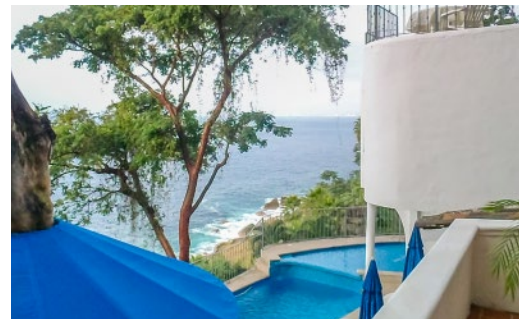

N O R T H
S H O R E
R E A L T Y

México 329-291-5470
U.S. 213-291-3285

NorthShoreRealty.com

LA JUNGLA DE NANCY

SOUTH SHORE

A private sanctuary compound 10 minutes from Downtown Vallarta located between Mismaloya and Boca de Tomatlan. Secluded Tropical Paradise with 120 linear feet of dramatic ocean-front. This one of a kind property has multiple potential uses from a family estate to an income producing operation such as a bed and breakfast. A remarkable value for highly desirable water-front location.

2 Level Main House / 3 Bed / 3 Baths / 4 Guest Suites with separate access / Pool and Jacuzzi.

2 Level Guest Apartment / Caretaker Cottage.

Multiple Entertaining Decks/Areas / Panoramic Sun Roof Deck.

3 Bars / 2 Grills for Outdoor Dining / Restaruant Sized Palapa / Ocean Tide Pool.

- Bedrooms 9, Bathrooms 11.5
- 403.49 m2 (4,342 Sq. ft)
- 1,215 m2 (13,082 Sq. ft) of Land
- Pool and Jacuzzi
- Ocean Tide Pool
- Dramatic ocean-front

FOR SALE

~~\$ 1,499,000 USD~~
\$ 899,000 USD

MLS# 35645 - FLEX# 6809